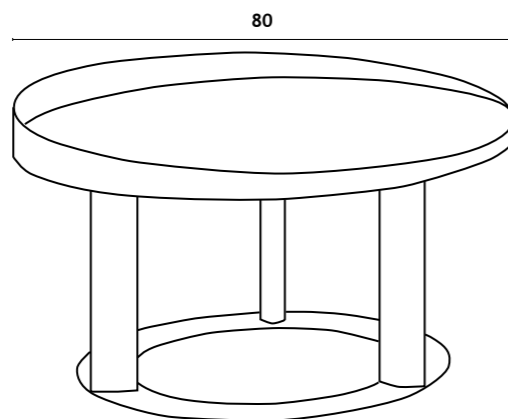

MDF structure with brown ash veneer finish. Space grey metal legs. Smoked tempered glass top.

— CRATER —

MESA CAFÉ 2013A
80x45 cm

MESA CAFÉ 2013B
60x55 cm

CRATER

MESA CAFÉ

MESA CENTRO | TABLE BASSE | COFFEE TABLE: Ø 80x45cm / Ø 60x55cm