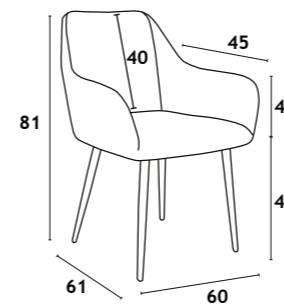

LIMOGES

CADEIRA | SILLA | CHAISE | CHAIR

Estrutura com estofa em veludo tipo alcantara, pernas em metal lacado preto.

Estructura con tapizado de terciopelo tipo alcántara, patas de metal lacado en negro.

Structure avec revêtement en velours alcantara, pieds en métal laqué noir.

Structure with alcantara-like velvet upholstery, black lacquered metal legs.

60x61x81 cm