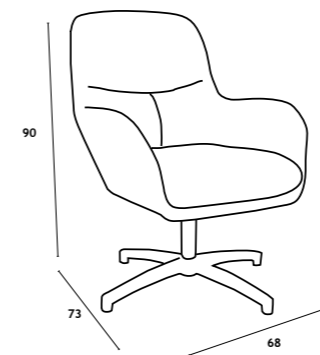

DRAVA

CADEIRÃO | SILLÓN | FAUTEUIL | ARMCHAIR

Pé metálico preto, com sistema rotativo, tecido do estofa 100% poliéster, assento com mola ensacada

Pata metálica negra con sistema giratorio, tapizado en tejido 100 % poliéster, asiento con muelles ensacados.

Piètement métallique noir avec système rotatif, revêtement en tissu 100 % polyester, assise avec ressorts ensachés.

Black metal base with swivel system, 100% polyester upholstery, seat with pocket springs.

68x73x90 cm