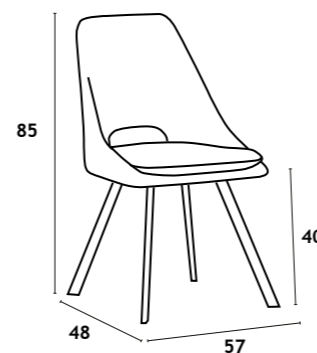

— LORIENTE —

LORIENTE

CADEIRA | SILLA | CHAISE | CHAIR

Estrutura com estofamento em tecido, pernas em metal lacado preto.

Estructura con tapizado en tejido, patas en metal lacado negro.

Structure avec revêtement en tissu, pieds en métal laqué noir.

Structure with fabric upholstery, black lacquered metal legs.

57x48x85 cm