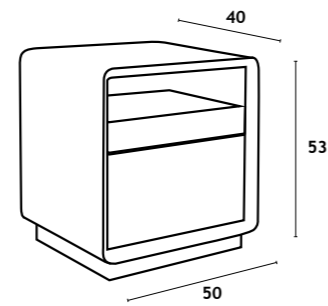

With 2 drawers, oak veneer finish.

55x40x50 cm

MOSA

—ARA—

MESA CABECEIRA ARA

—PUPPIS—

MESA CABECEIRA PUPPIS

ARA