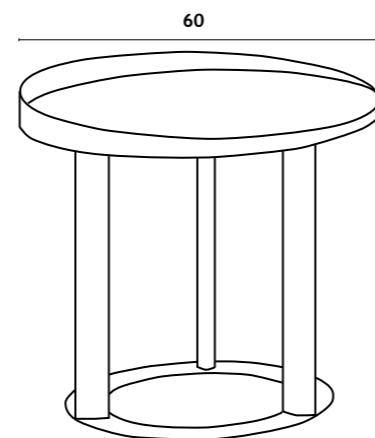

MDF structure with brown ash veneer finish. Space grey metal legs. Smoked tempered glass top.

— CRATER —

MESA CAFÉ 2013A
80x45 cm

MESA CAFÉ 2013B
60x55 cm

CRATER

MESA CAFÉ

MESA CENTRO | TABLE BASSE | COFFEE TABLE: Ø 80x45cm / Ø 60x55cm