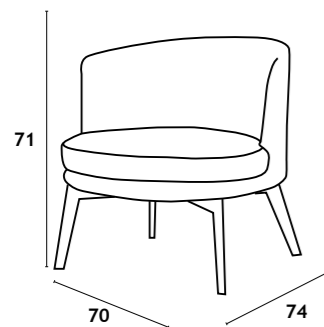

Structure with fabric upholstery 100% polyester, black lacquered metal legs.

71x75x77 cm

— FLEURY —

BEGE/AMARELO

BEGE/AZUL

BEGE/CINZA CLARO

BEGE/CINZA ESCURO

FLEURY