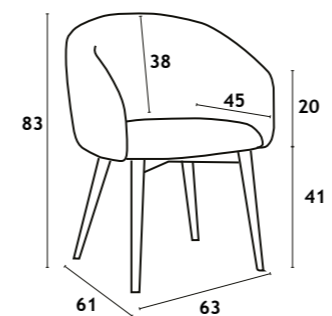

Structure with fabric upholstery 100% polyester, black lacquered metal legs.

70x74x71 cm

— HAVRE —

BEGE

CINZA

LARANJA

HAVRE

CADEIRA | SILLA | CHAISE | CHAIR