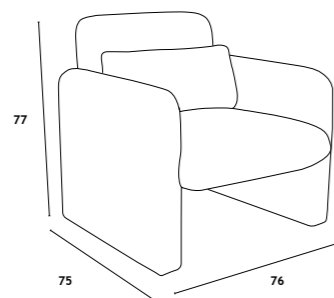

Armchair with swivel system, 100% polyester upholstery

76x61x78 cm

CADEIRA GIRATÓRIA | SILLA GIRATORIA
CHAISE PIVOTANTE | SWIVEL CHAIR

BALTEA

—RUBICON—

LARANJA

VERDE

RUBICON