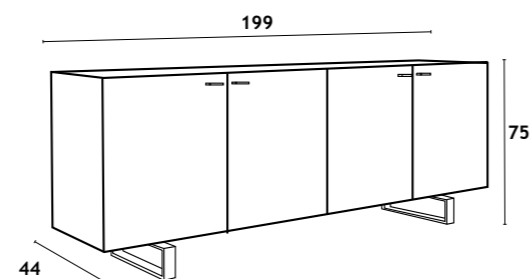

Plateau en MDF plaqué noyer, pieds en bois massif (couleur noyer)

MDF top with walnut veneered, solid wood legs (walnut color)

AURIGA

—TAURUS—

APARADOR TAURUS 4P

TAURUS

APARADOR 4P

APARADOR|BUFFET|SIDEBOARD: 199x44x75 cm