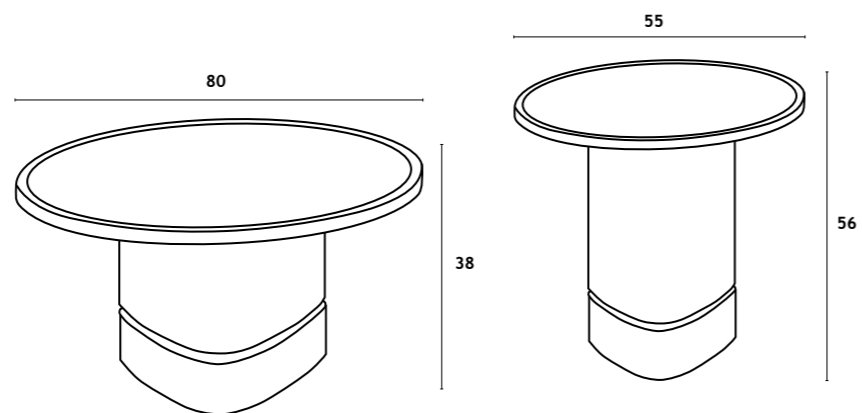

CANES

MESA CAFÉ

MESA CENTRO | TABLE BASSE | COFFEE TABLE: Ø 80x38 cm / Ø 55x56 cm

Estrutura do pé da mesa em MDF, acabamento em folha de nogueira bi-color com detalhes em aço; tampo em composto pedra.

Estructura de la mesa de MDF, acabado en chapa de nogal bicolor con detalles de acero; tablero en compuesto de piedra.

Structure en MDF, plaqué noyer bicolore avec détails en acier ; pla-teau en pierre composite.

Table frame in MDF, finished in two-tone walnut veneer with steel de-tails; stone composite top