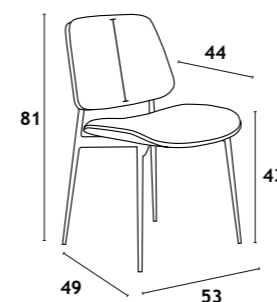

Structure with fabric upholstery, black lacquered metal legs.

57x48x85 cm

— SEVRES —

CREME

BEGE

PRETO

SEVRES

CADEIRA | SILLA | CHAISE | CHAIR