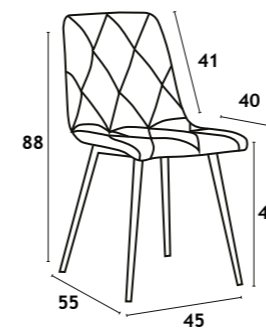

GRENOBLE

CADEIRA | SILLA | CHAISE | CHAIR

Estrutura com estofa em veludo, pernas em metal lacado preto.

Estructura tapizada en terciopelo, patas de metal lacado en negro.

Structure avec revêtement en velours, pieds en métal laqué noir.

Structure with velvet upholstery, black lacquered metal legs.

45x55x88 cm