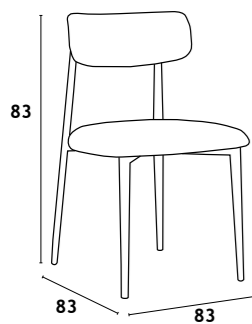

52x58x78 cm

— ROYA —

CREME

BEGE

CASTANHO

CREME

BEGE

CASTANHO

Solid wood legs in brown finish, upholstery in 100% polyester.

53x55x83 cm

— TANARO —

BEGE CLARO

BEGE

CASTANHO

TANARO

CADEIRA | SILLA | CHAISE | CHAIR