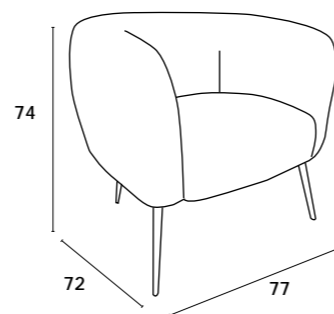

Plastic seat structure with upholstered seat in 100% polyester fabric, metal base with swivel system, castors and shock absorber.

59x56x77 cm

—CALCINARA—

BEGE

CINZA

BEGE

CINZA

CALCINARA