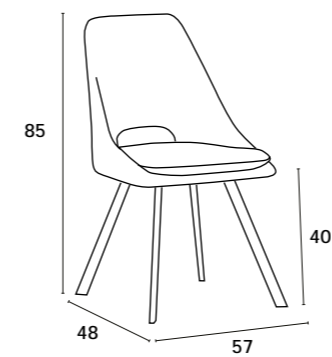

LORIENTE

CADEIRA | SILLA | CHAISE | CHAIR

Estrutura com estofamento em tecido, pernas em metal lacado preto.

Estructura con tapizado en tejido, patas en metal lacado negro.

Structure avec revêtement en tissu, pieds en métal laqué noir.

Structure with fabric upholstery, black lacquered metal legs.

57x48x85 cm