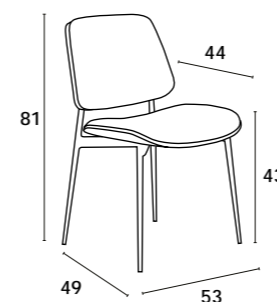

Structure with fabric upholstery, black lacquered metal legs.

57x48x85 cm

— SEVRES —

CREME

BEGE

PRETO

SEVRES

CADEIRA | SILLA | CHAISE | CHAIR