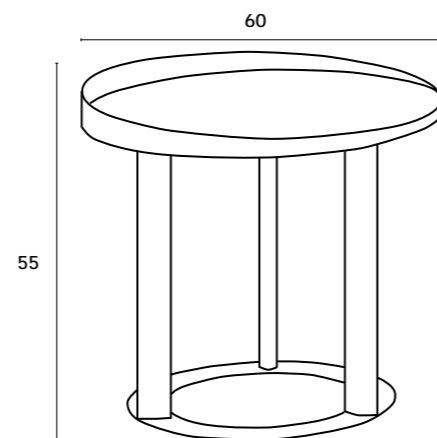

MDF structure with brown ash veneer finish. Space grey metal legs. Smoked tempered glass top.

— CRATER —

MESA CAFÉ 2013A
80x45 cm

MESA CAFÉ 2013B
60x55 cm

CRATER

MESA CAFÉ

MESA CENTRO | TABLE BASSE | COFFEE TABLE: Ø 80x45cm / Ø 60x55cm