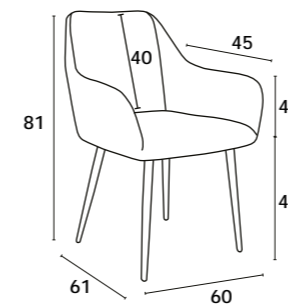

LIMOGES

CADEIRA | SILLA | CHAISE | CHAIR

Estrutura com estofo em veludo tipo alcantara, pernas em metal lacado preto.

Estructura con tapizado de terciopelo tipo alcantara, patas de metal lacado en negro.

Structure avec revêtement en velours alcantara, pieds en métal laqué noir.

Structure with alcantara-like velvet upholstery, black lacquered metal legs.

60x61x81 cm