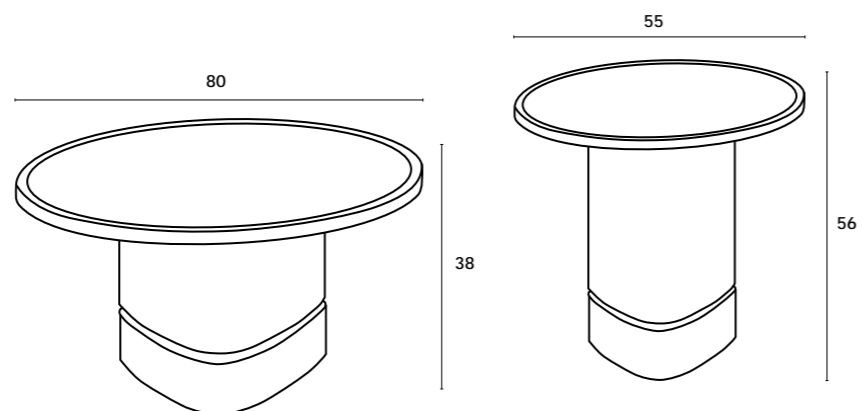

CANES

MESA CAFÉ

MESA CENTRO | TABLE BASSE | COFFEE TABLE: Ø 80x38 cm / Ø 55x56 cm

Estrutura do pé da mesa em MDF, acabamento em folha de nogueira bi-color com detalhes em aço; tampo em composto pedra.

Estructura de la mesa de MDF, acabado en chapa de nogal bicolor con detalles de acero; tablero en compuesto de piedra.

Structure en MDF, plaqué noyer bicolore avec détails en acier ; pla-teau en pierre composite.

Table frame in MDF, finished in two-tone walnut veneer with steel de-tails; stone composite top