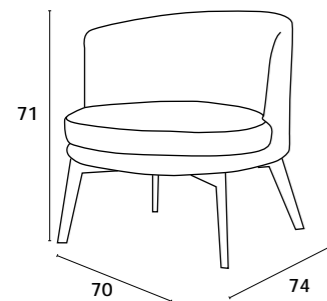

Structure with fabric upholstery 100% polyester, black lacquered metal legs.

71x75x77 cm

— FLEURY —

BEGE/AMARELO

BEGE/AZUL

BEGE/CINZA CLARO

BEGE/CINZA ESCURO

FLEURY