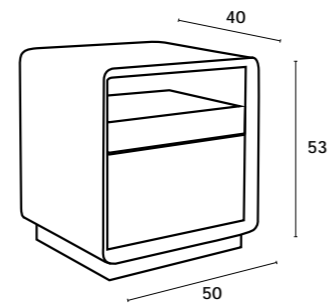

With 2 drawers, oak veneer finish.

55x40x50 cm

MOSA

—ARA—

MESA CABECEIRA ARA

ARA

MESA CABECEIRA

MESA CAMA | Table de chevet | NIGHT STAND: 50x40x53 cm