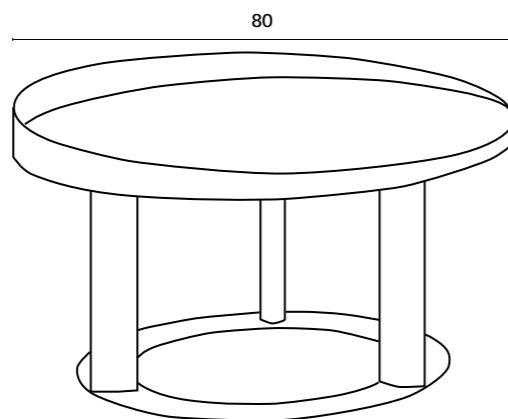

MDF structure with brown ash veneer finish. Space grey metal legs. Smoked tempered glass top.

— CRATER —

MESA CAFÉ 2013A
80x45 cm

MESA CAFÉ 2013B
60x55 cm

CRATER

MESA CAFÉ

MESA CENTRO | TABLE BASSE | COFFEE TABLE: Ø 80x45cm / Ø 60x55cm