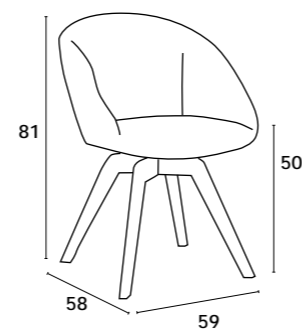

Structure with velvet upholstery, black lacquered metal legs.

58x55x82 cm

— ALLOS —

CREME

BEGE

CINZA

LARANJA

ALLOS