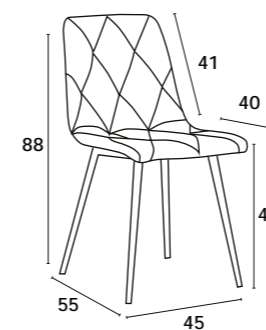

GRENOBLE

CADEIRA | SILLA | CHAISE | CHAIR

Estrutura com estofa em veludo, pernas em metal lacado preto.

Estructura tapizada en terciopelo, patas de metal lacado en negro.

Structure avec revêtement en velours, pieds en métal laqué noir.

Structure with velvet upholstery, black lacquered metal legs.

45x55x88 cm