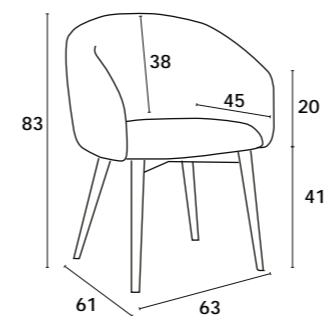

Structure with fabric upholstery 100% polyester, black lacquered metal legs.

70x74x71 cm

— HAVRE —

BEGE

CINZA

LARANJA

HAVRE

CADEIRA | SILLA | CHAISE | CHAIR