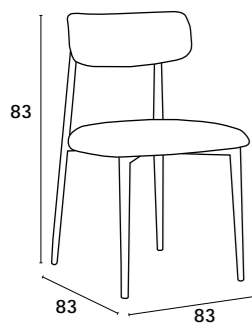

52x58x78 cm

— ROYA —

CREME

BEGE

CASTANHO

CREME

BEGE

CASTANHO

Solid wood legs in brown finish, upholstery in 100% polyester.

53x55x83 cm

— TANARO —

BEGE CLARO

BEGE

CASTANHO

TANARO

CADEIRA | SILLA | CHAISE | CHAIR