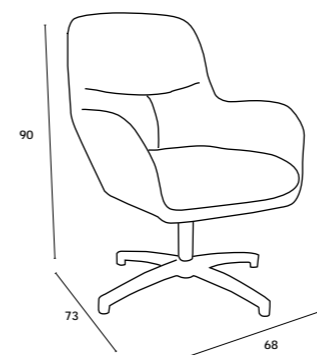

Structure with fabric upholstery, black lacquered metal legs.

80x91x95 cm

— DRAVA —

BEGE

CINZA

AMARELO

LARANJA

VERDE